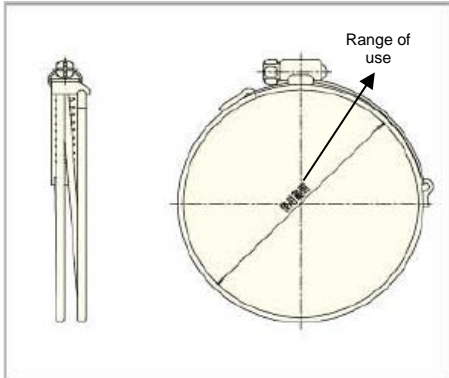

## Spiral Wire Band (for hose without Cuff)

### LS Band (for left-handed hose)

Structure (Cross-Section View)

### Sizes

Item No.	Range of Use (mm)	Applicable Hose					
		Item Name	Size	Item Name	Size	Item Name	Size
LS-33	33-26	GL, N	25	Antistatic W	25		
LS-37	37-29	GL, N	32				
LS-42	42-34	Antistatic W	32	GL, N, GL-2, Oil Resistant F, GL-E	38		
LS-46	46-38	Antistatic W	38	GL	45		
LS-57	57-49	Antistatic W	45	WT, Antistatic W	48.6	GL, N, GL-2, Oil Resistant F, GL-E	50
LS-62	62-54	Antistatic W	50				
LS-71	71-63	Antistatic W	60	WT	60.5	GL, N, GL-2, Oil Resistant F, GL-E	65
LS-73	73-65	Antistatic W	65				
LS-81	81-73	GL, N, GL-2, Oil Resistant F, GL-E	75				
LS-88	88-68	Antistatic W	75				
LS-101	101-81	Antistatic W	90	GL, N	90		
LS-110	110-90	GL, N, GL-2, Oil Resistant F, GL-E	100				
LS-117	117-97	Antistatic W	100				
LS-121	121-101	GL	115				
LS-131	131-111	WT	115	GL, N, GL-2, Oil Resistant F, GL-E	125		
LS-157	157-137	GL, N, GL-2, Oil Resistant F, GL-E	150				
LS-182	182-162	GL, N	165	GL, N	175		
LS-210	210-190	GL, N, Oil Resistant F	200				
LS-240	240-220						
LS-266	266-246	GL, N	250				
LS-290	290-270						
LS-318	320-300	GL, N	300				