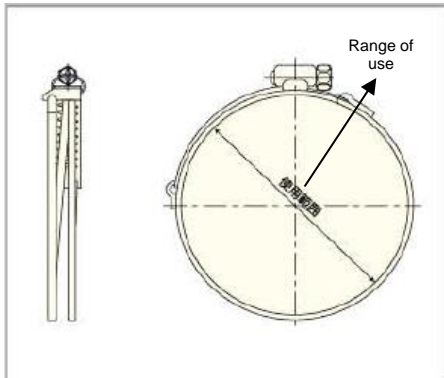

SY Band (for right-handed hose)

Structure (Cross-Section View)

Sizes

Item No.	Range of Use (mm)	Applicable Hose	
		Item Name	Size
SY-33	33-26	WT, WS	25
SY-37	37-29	WT	32
SY-42	42-34	WS, Abrasion Resistant GL(Φ38)	32
SY-46	46-38	WS, WA, WS, Abrasion Resistant W	38
SY-57	57-49	WT, Abrasion Resistant W, Abrasion Resistant GL	50
SY-62	62-54	WS, WA	50
SY-71	71-63	Abrasion Resistant GL	65
SY-73	73-65	WT, WA, WS, Abrasion Resistant W	65
SY-81	81-73	Abrasion Resistant GL	75
SY-88	88-68	WT, WA, WS, Abrasion Resistant W	75
SY-101	101-81	WT, Abrasion Resistant W, Abrasion Resistant GL	90
SY-110	110-90	Abrasion Resistant GL	100
SY-117	117-97	WT, WA, WS, Abrasion Resistant W	100
SY-121	121-101		
SY-131	131-111	Abrasion Resistant GL	125
SY-157	157-137	Abrasion Resistant GL	150
SY-182	182-162		
SY-210	210-190		
SY-220	220-200	Abrasion Resistant GL	200
SY-240	240-220		
SY-266	266-246		
SY-290	290-270		
SY-318	320-300